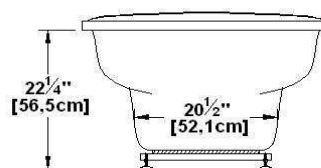

Lagon 72

Product code : **LA72**

Draft revision : **20121011153824**

External dimensions : **72" x 36" x 23,5" [182,9 cm x 91,4 cm x 59,7 cm]**

Serie : **deck mount**

Seats : **2**

2012 catalog page : **45**

Lumbar support : **yes**

Arm rests : **yes**

Low-profile available : **no**

Draft and specs

Specifications	
Capacity :	46 IMP Gal. / 60,0 US Gal. / 209,1 liters
AeroMassage™ :	42 Easy Clean™ air jets
Super AeroMassage™ :	AeroMassage™ + 12 Easy Clean™ air jets
Dynamic Turbo™ :	4 Confort Pulse jets / 4 Confort Swirl jets
Confort Air™ :	42 Easy Clean™ air jets
Characteristics :	n/a

Remarks	
*all measures have a precision of ± 1/4" (0,63cm)	
*internal dimensions taken at 4" (10cm) from bath bottom	
*capacity is measured by filling the soaker to 1-1/2" under the overflow	
*textured skirt available on all freestand products	
*shelf height is 3/4" on all "low-profile" models	