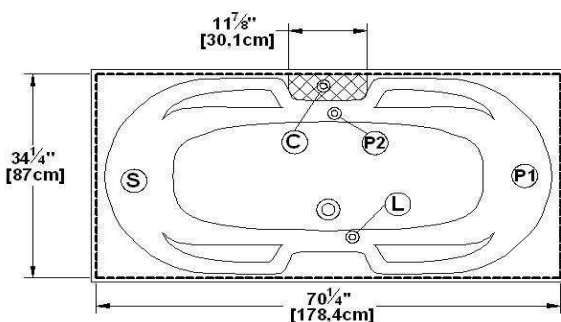

Options and installation

*accessories and decorative lines positions are approximative

Additional(s) note(s) :

It may be necessary to raise the bath to install a skirt. Keypad supplied but not installed when ordered with tiling flanges or remote control. Not designed for installation with shower.

Legend		
(S) Blower	(L) Mood light	(C) Keypad
(P1) Pump	(P2) Grab bar	
[X] Recommended faucets drilling location*		
Deck cut-out line - - - - -		

Available models	
Model	Availability
Soaker alone	x
Confort Air™	x
AeroMassage™	x
Super AeroMassage™	x
Dynamic Turbo™ (not available in the U.S.)	x
Dynamic Turbo™ + AeroMassage™	x
Dynamic Turbo™ + Super AeroMassage™	x

Available recommended options	
Front skirt :	SP72
Recommended drain :	WOCO
Tiling flanges :	available
Floating controller :	available

*It is possible that faucets may be installed elsewhere on the product. Verify, directly on the product, that there are no conflicting parts before drilling.

IMPORTANT NOTE : Specifications, dimensions and models are subject to change.

Visit our website <http://www.oceania-attitude.com> to access up-to-date dimensions and informations. In all cases, information on the website is the most up-to-date. Dimensions may vary slightly. To ensure proper fit, measurements must be taken on the product directly.

Head office

591, avenue des Entreprises
Thetford Mines, Quebec
CANADA G6H 4B2

Phone numbers

No-charge : 1-877-332-4224
Fax : 1-866-460-4334

Internet

Web : <http://www.oceania-attitude.com>
Email : info@oceaniabaths.com