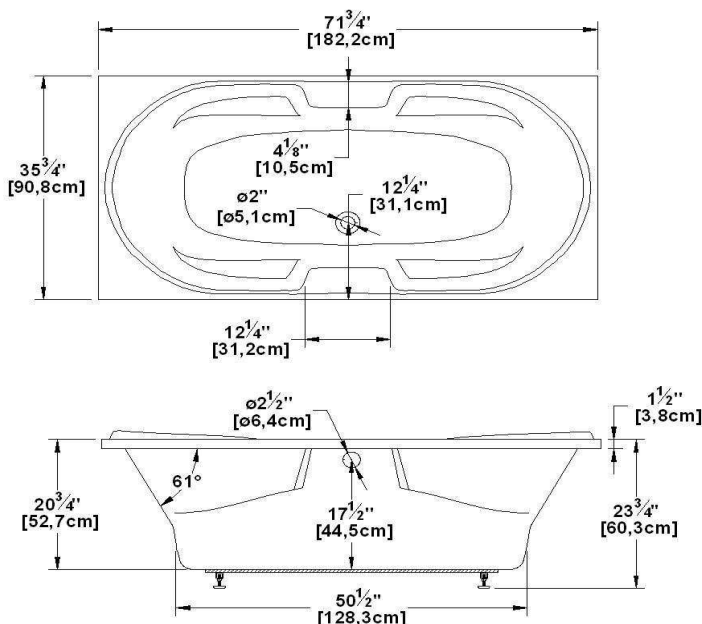

Lagon 72

Product code : **LA72**

Draft revision : **20121011153824**

External dimensions : **72" x 36" x 23,5" [182,9 cm x 91,4 cm x 59,7 cm]**

Serie : **deck mount**

Seats : **2**

2012 catalog page : **45**

Lumbar support : **yes**

Arm rests : **yes**

Low-profile available : **no**

Draft and specs

Specifications	
Capacity :	46 IMP Gal. / 60,0 US Gal. / 209,1 liters
AeroMassage™ :	42 Easy Clean™ air jets
Super AeroMassage™ :	AeroMassage™ + 12 Easy Clean™ air jets
Dynamic Turbo™ :	4 Confort Pulse jets / 4 Confort Swirl jets
Confort Air™ :	42 Easy Clean™ air jets
Characteristics :	n/a

Remarks	
*all measures have a precision of ± 1/4" (0,63cm)	
*internal dimensions taken at 4" (10cm) from bath bottom	
*capacity is measured by filling the soaker to 1-1/2" under the overflow	
*textured skirt available on all freestand products	
*shelf height is 3/4" on all "low-profile" models	